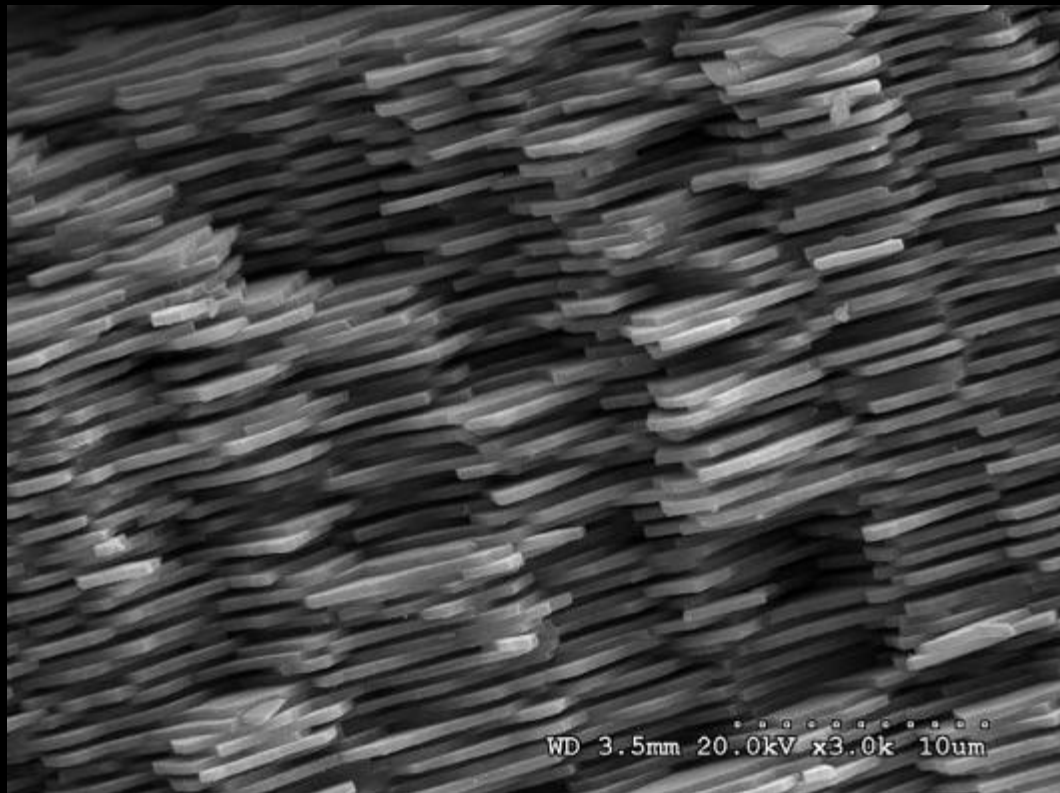

A close-up photograph of overlapping, scale-like structures, possibly fish scales or bird feathers, in various colors including light blue, purple, and orange. The scales are arranged in a regular, overlapping pattern, creating a textured surface. The lighting is soft, highlighting the individual shapes and colors of the scales.

Biomimicry in Architecture

Image © Linden Gledhill

Image © Esto, Ezra Stoller

Image © 2014 Wikimedia
commons

Image © bern...

An underwater photograph showing sunlight rays filtering through the water, creating a serene and blue-toned environment. The water is clear, and the light rays are prominent, creating a sense of depth and tranquility.