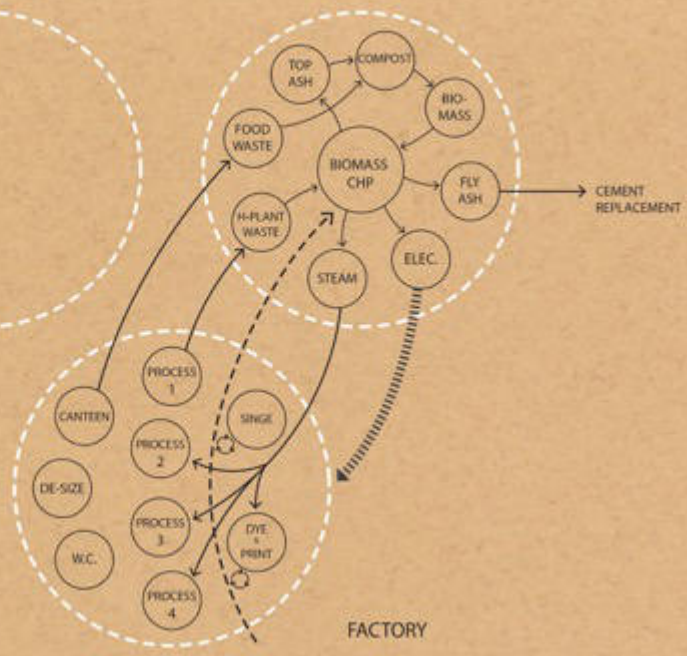

Long-term toxins

Fossil-fuel dependent

Maximise one goal

Extractive

Biological systems

Complex, interconnected

Closed loop / zero waste

Adapted to constant change

No long-term toxins

Current solar income

Optimised as whole system

Regenerative

WATER

ENERGY

FACTORY

WATER

ENERGY

FACTORY

WATER

ENERGY

The Mountain Data Centre

23

FLOW OPTIMISATION

Total Length
367m
100.0% of 367m