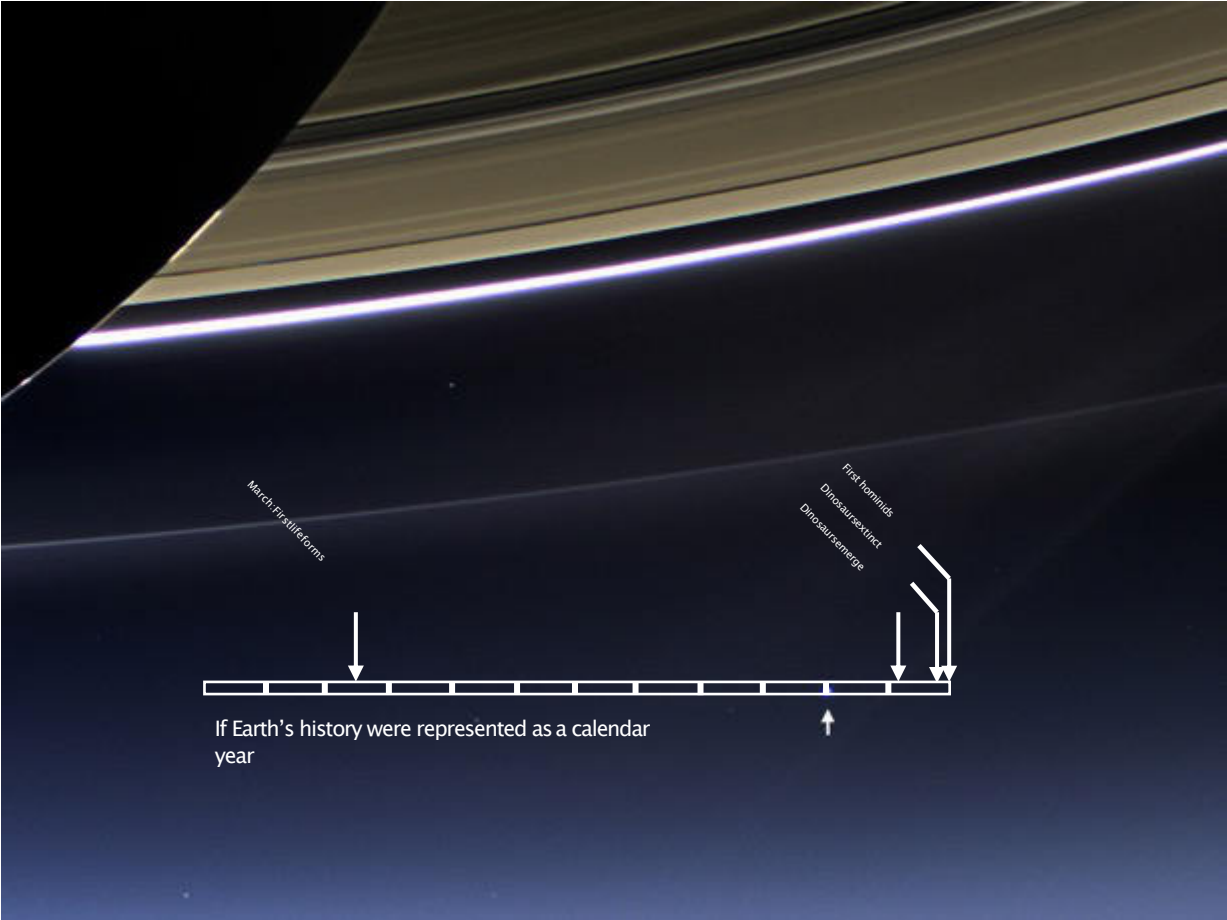

1-5 October 2018 | Incheon, Republic of Korea

Donella Meadows Institute

Leverage Points: Places to Intervene in a System - The Donella Meadows Institute

Three pathways for civilisation

*From The Good Ancestor: How to Think Long Term in a Short-Term World
by Roman Krznaric. Graphic by Nigel Hawtin.*