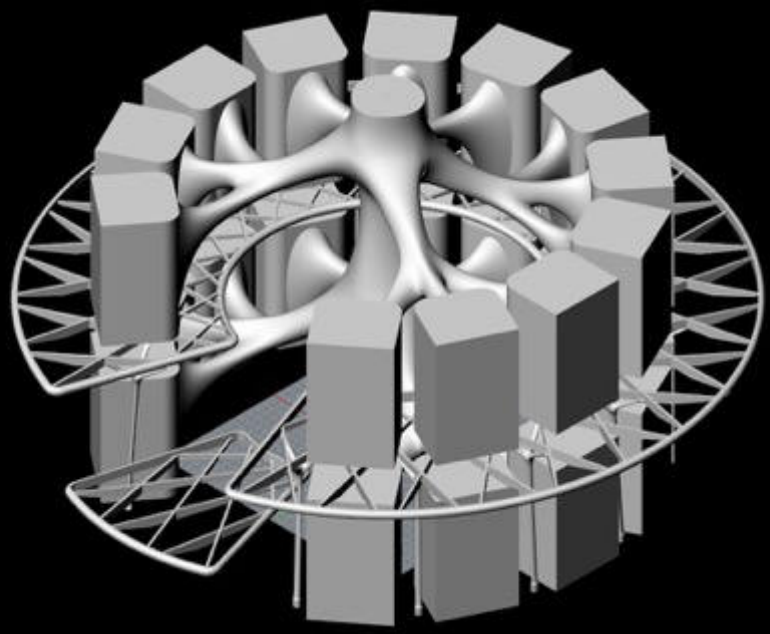

ENERGY

FACTORY

WATER

ENERGY

The Mountain Data Centre

23

FLOW OPTIMISATION

Total Length
367m
100.0% of 367m

Average Angle
14.7°
100.0% of 14.7°

Angle
00°  90°+

Desert Rain Pavilion

© Witte-art.com - Fotolia.com

Desert Rain Pavilion

- Camel's nostrils
- Persian ice-making
- Solar cooling

ROOF SURFACE UNDER THE LOUVRES TO BE HIGHLY REFLECTIVE