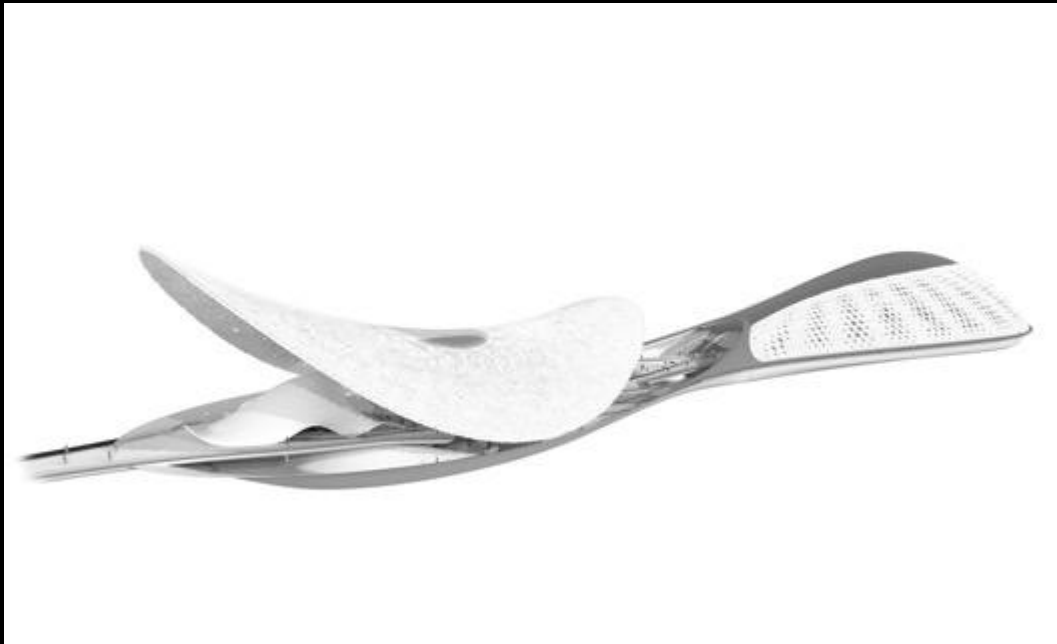

SHAPTS OF LIGHT FROM ROOFLIGHTS

CAMEL'S NOSTRIL / BRAIN CORAL PATTERN (FAIRLY WHITE)

AUDIENCE ON STEPPED SEATING

MUSICAL PERFORMANCE

DESERT SURFACE

SAME COLOUR FOR THIS

Regenerative landscapes

Image courtesy of NASA