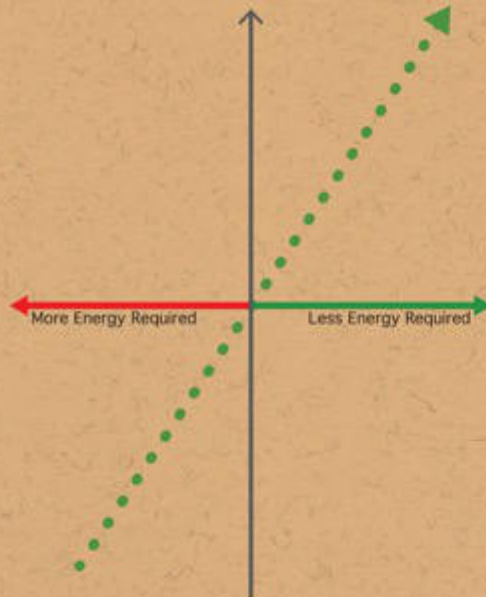

Trajectory of Environmentally Responsible Design

Adapted from Bill Reed - Regenesys Group

Adapted from - Bill Reed - Regenesys Group