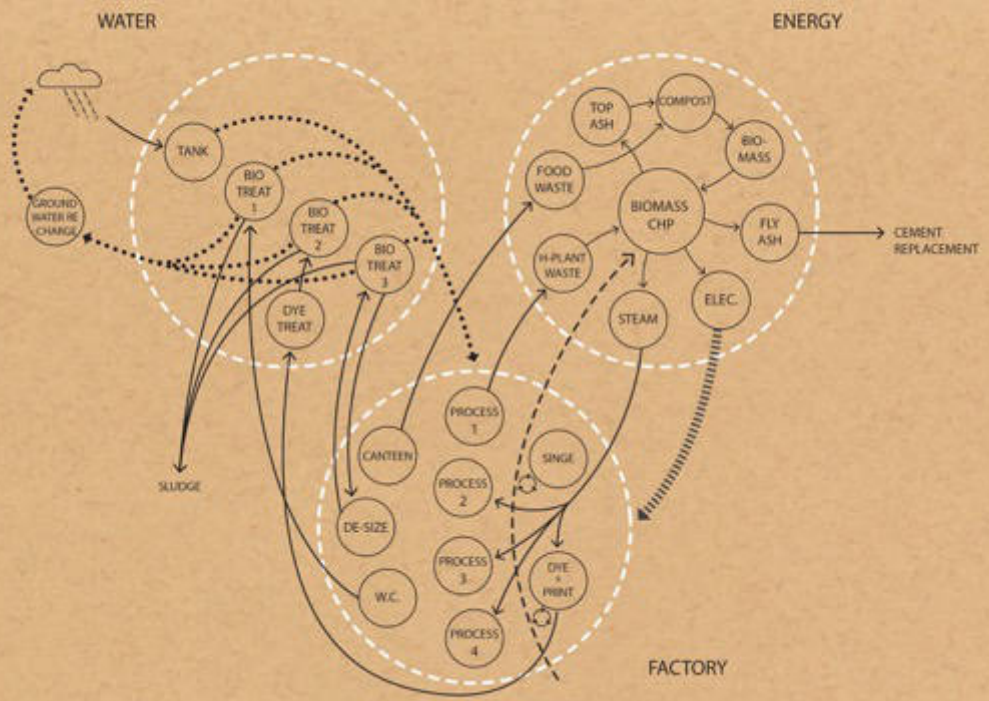

ENERGY

FACTORY

WATER

ENERGY

The Mountain Data Centre

23

FLOW OPTIMISATION

Total Length
367m
100.0% of 367m