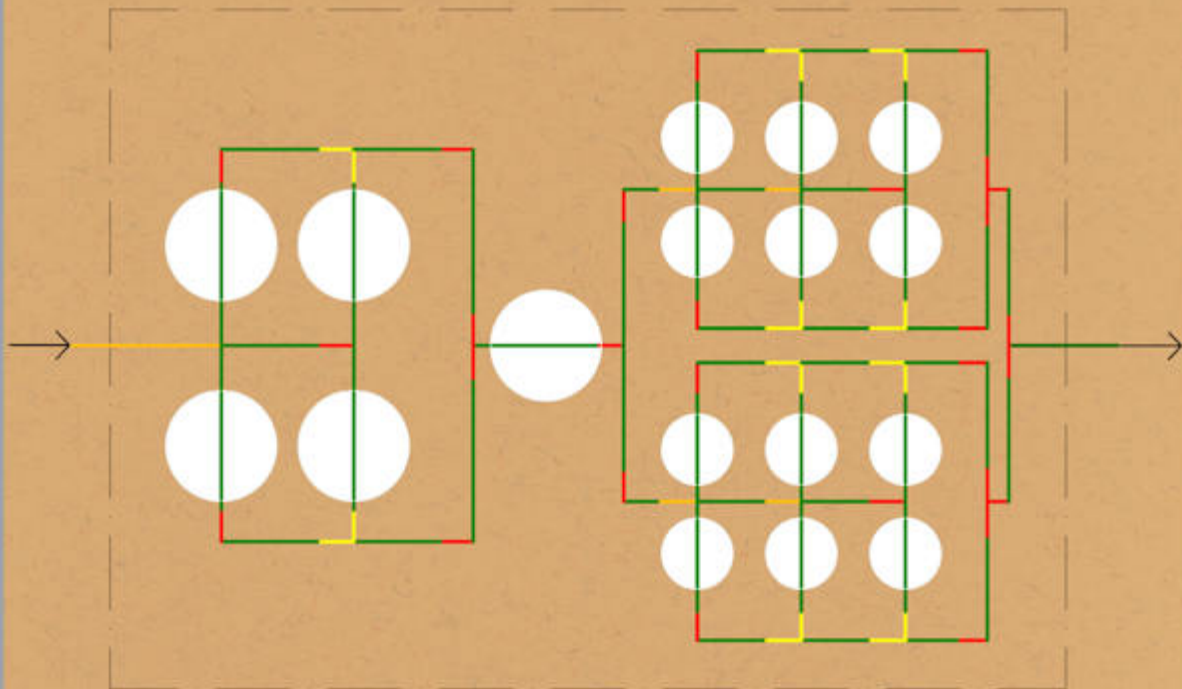

ENERGY

FACTORY

WATER

ENERGY

The Mountain Data Centre

23

FLOW OPTIMISATION

Total Length
367m
100.0% of 367m

Average Angle
14.7°
100.0% of 14.7°

Angle
00°  90°+

Desert Rain Pavilion

© Witte-art.com - Fotolia.com

Desert Rain Pavilion

- Camel's nostrils
- Persian ice-making
- Solar cooling

ROOF SURFACE UNDER THE LOUVRES TO BE HIGHLY REFLECTIVE