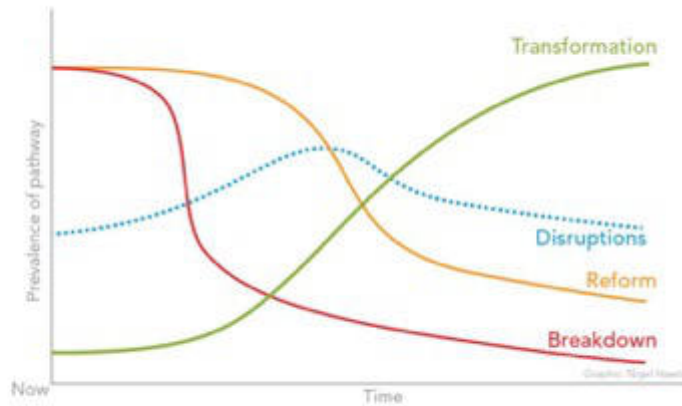

MATERIALS

**Forty-Eighth Session of the IPCC and
First Joint Session of Working Groups I, II and III**
제48차 기후변화에 관한 정부간 협의체(IPCC) 총회

1-5 October 2018 | Incheon, Republic of Korea

**Forty-Eighth Session of the IPCC and
First Joint Session of Working Groups I, II and III**

1-5 October 2018 | Incheon, Republic of Korea

Donella Meadows Institute

Leverage Points: Places to Intervene in a System - The Donella Meadows Institute

Three pathways for civilisation

*From The Good Ancestor: How to Think Long Term in a Short-Term World
by Roman Krznaric. Graphic by Nigel Hawtin.*