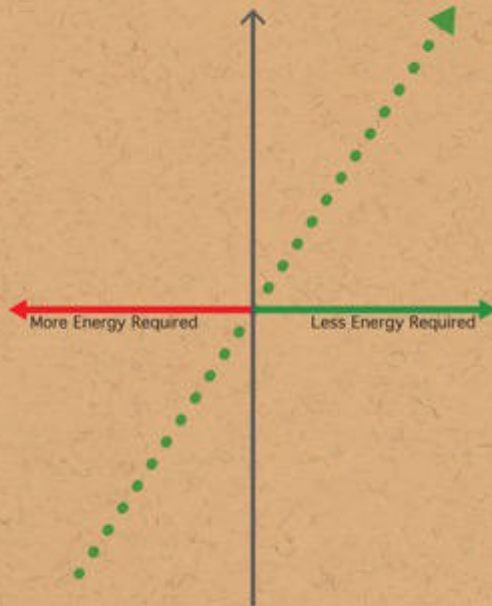

Trajectory of Environmentally Responsible Design

Conventional Practice

Adapted from Bill Reed - Regenes Group
"One step better than
breaking the law" (Croxtan)