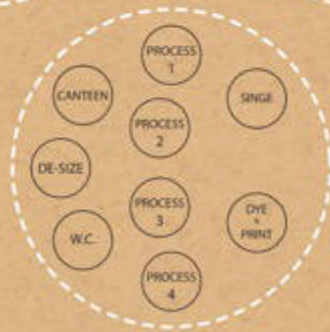

ENERGY

FACTORY

WATER

ENERGY

The Mountain Data Centre

23

FLOW OPTIMISATION

Total Length
367m
100.0% of 367m