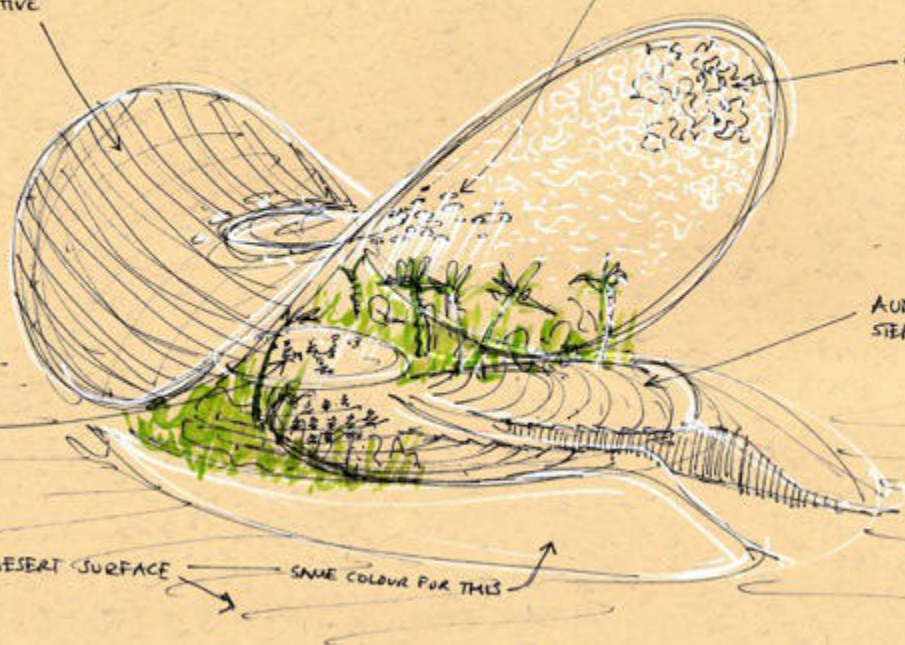

Average Angle
14.7°
100.0% of 14.7°

Angle
00°  90°+

Desert Rain Pavilion

© Witte-art.com - Fotolia.com

Desert Rain Pavilion

- Camel's nostrils
- Persian ice-making
- Solar cooling

ROOF SURFACE UNDER THE LOUVRES TO BE HIGHLY REFLECTIVE

SHAPTS OF LIGHT FROM ROOFLIGHTS

CAMEL'S NOSTRIL / BRAIN CORAL PATTERN (FAIRLY WHITE)

AUDIENCE ON STEPPED SEATING

MUSICAL PERFORMANCE

DESERT SURFACE

SAME COLOUR FOR THIS

Regenerative landscapes

Image courtesy of NASA

Image © Sahara Forest Project Foundation

SUNLIGHT

SEAWATER

CARBON DIOXIDE

BIOMASS

OXYGEN

ELECTRICITY

CROPS